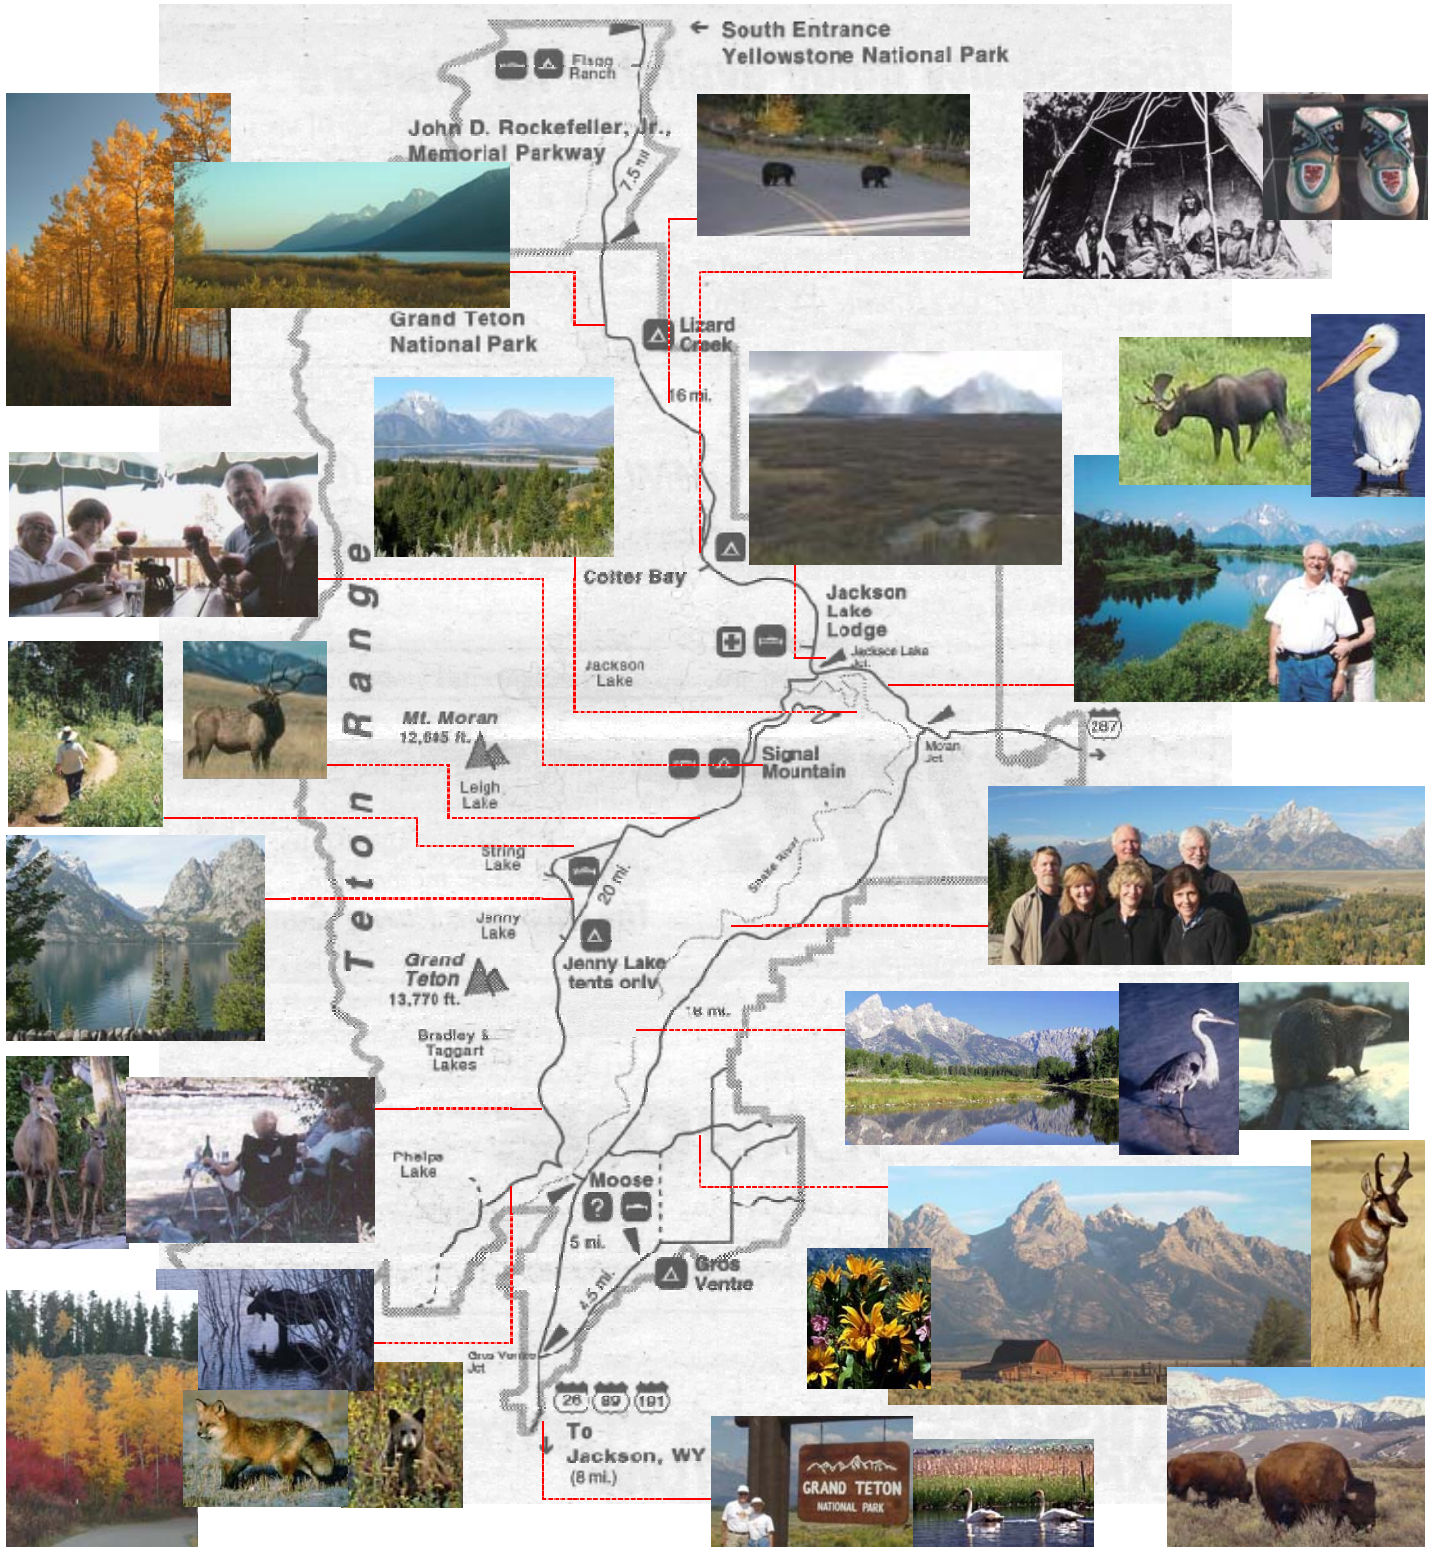

Grand Teton Tour Map

entertaining, educational, and memorable custom tours for all ages

ANA'S GRAND EXCURSIONS

Grand Teton National Park

Half-day Highlight Tour: 5-7 stops = 5 hrs
 Full-day Comprehensive Tour: 8-10 stops = 8 hrs

Stops customized to private group interests
 Early morning departure is suggested