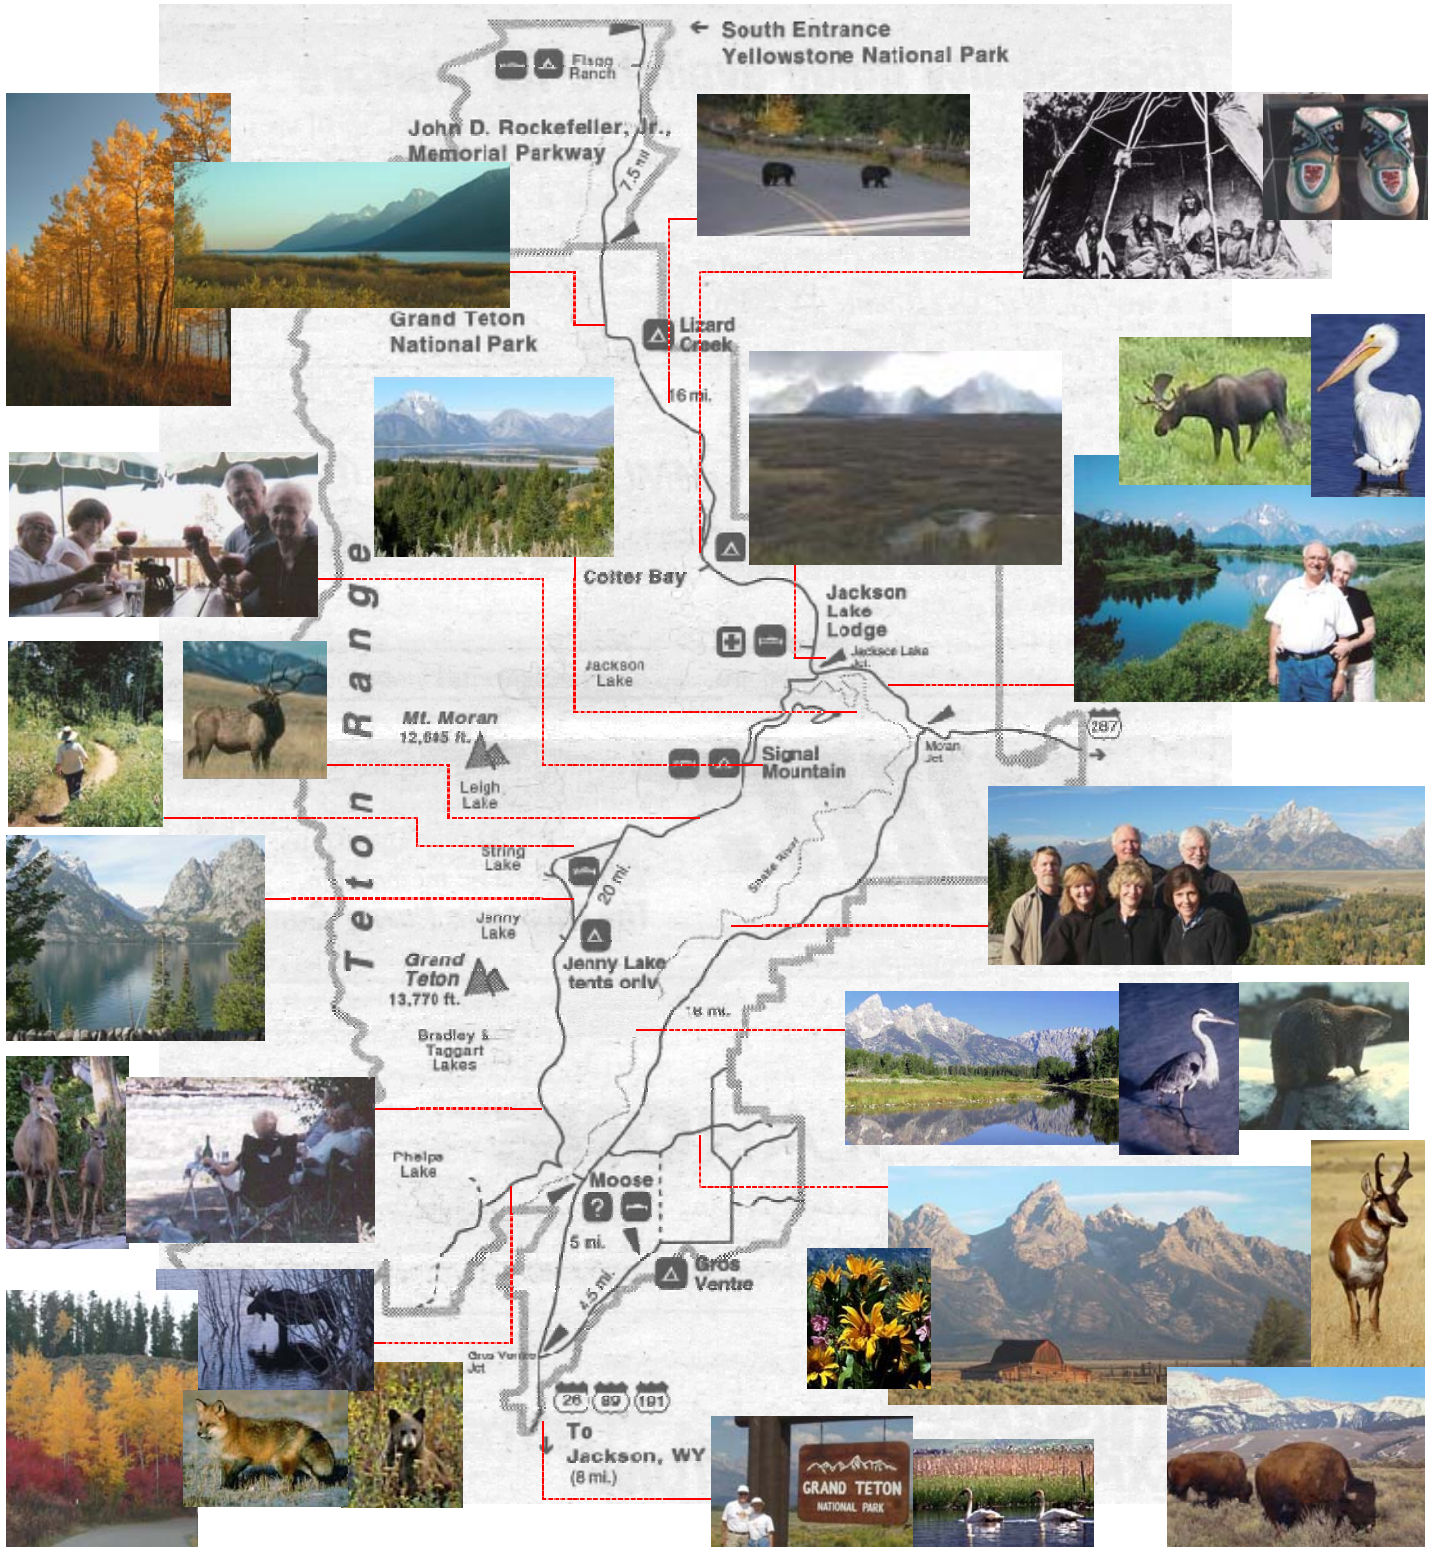

Grand Teton Tour Map

entertaining, educational, and memorable
custom tours for all ages

ANA'S GRAND EXCURSIONS

Grand Teton National Park

Half-day Highlight Tour: 5-7 stops = 5 hrs
 Full-day Comprehensive Tour: 8-10 stops = 8 hrs

Stops customized to private group interests
 Early morning departure is suggested