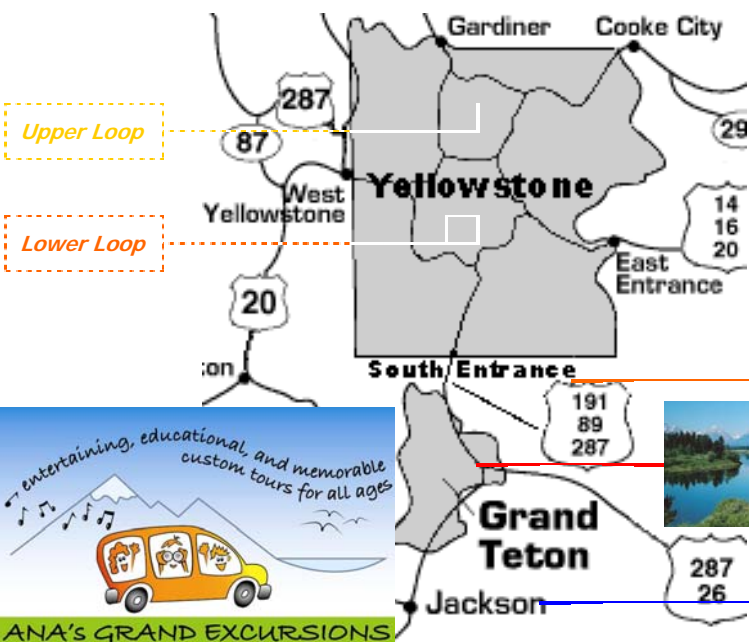

Yellowstone Lower Loop Tour Map

Yellowstone National Park
 South Entrance - *Lower Loop* Tour

Partial *Lower Loop* = 10 hrs (Old Faithful or Canyon routes)
 Complete *Lower Loop* = 11½ hrs (Old Faithful & Canyon)
 Complete *Lower Loop* w/Bonus GTNP stops = 13hrs

Grand Teton National Park - drive through
 1-2 stops on outer road, for *Lower Loop* Tour
 4 stops for *Lower Loop* w/Bonus GTNP tour

"Jackson Hole" - tour beings
 suggested departure 7am
 approx. 275 miles round trip for the *Lower Loop* route